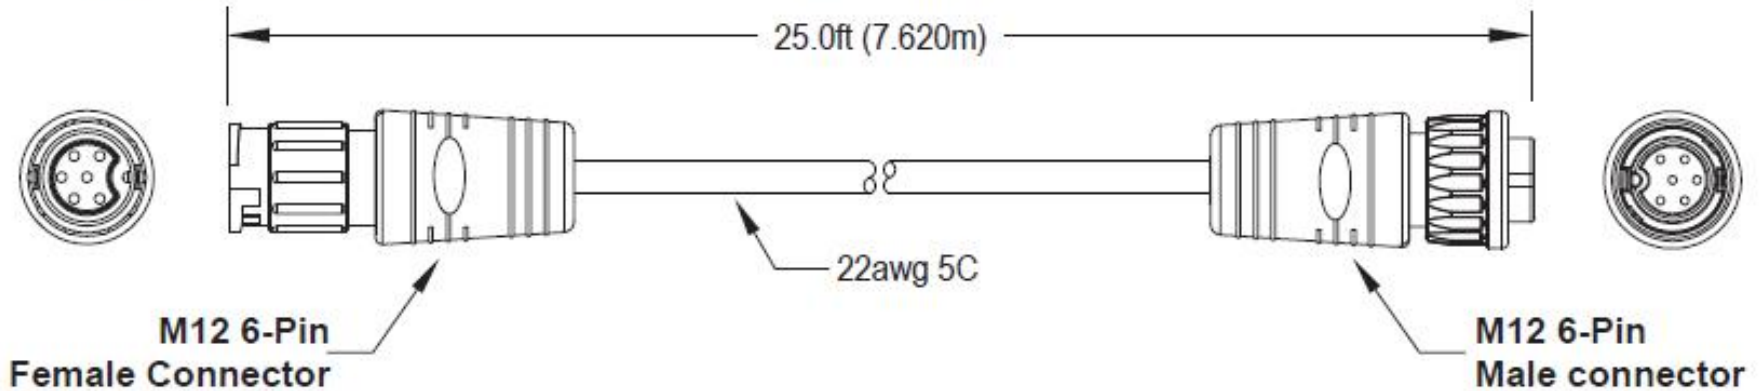

EXC-1

M12 6-Pin Female Connector

View from Front (female)

WIRE LIST

- 1 - Black
- 2 - White
- 3 - Green
- 4 - Brown
- 5 - Red
- 6 - Drain Wire

M12 6-Pin Male Connector

View from Front (male)

Wirelist

- 1 - Black
- 2 - White
- 3 - Green
- 4 - Brown
- 5 - Red
- 6 - Drain Wire