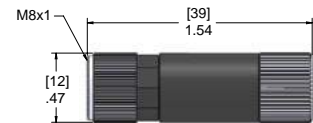

Female Plug

J

NAN (M8) Series