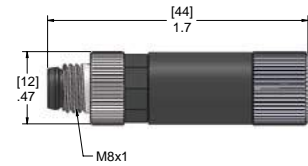

NAN (M8) Series Field Wireable Plugs

3 & 4 Conductor NAN Series Field Wireable Plugs, 22-24AWG

Field Wireable Plugs | Screw Terminals | 30V, 3 amps | IP67 Rating

Male Faceview	# of Poles	Wire AWG Rating	Cable O.D. Range	Male Plugs	Female Plugs
 M8 x 1	3	20-26 AWG 30V 3A	3-5 mm	NAN-T-3MP-FW-ST	NAN-T-3FP-FW-ST
 M8 x 1	4	20-26 AWG 30V 3A	3-5 mm	NAN-T-4MP-FW-ST	NAN-T-4FP-FW-ST

Specifications:

Body: Polyamide
 Insulator: Polyamide
 Contacts: Copper Alloy with Gold Plating
 O-Ring: NBR
 Coupling Nut: Nickel Plated Brass
 Grommet: NBR
 Connections: Screw Terminals
 Temperature: -40°C to +85°C (-40°F to +185°F)